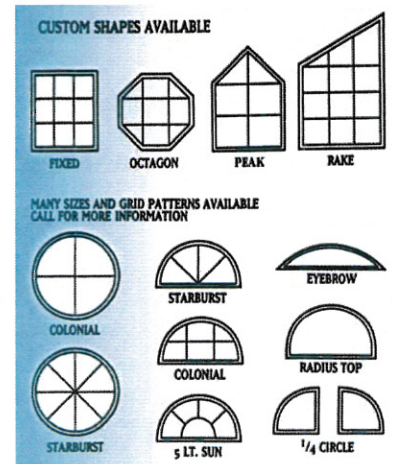

Discounts - Minus _____

Total Estimate Cost _____

Military Discount or whole house discount
Yard sign discount
Less than 6 windows
Glass Patio Sliding 2 Door Enclosure
Perfect Breeze Aluminum Screen Doors
PGT – Garage Door Solar Enclosures
Patio Enclosures quotes are provided on site

Subtract - 10%
Subtract - $35.00
Add $50.00
Add $275.00
Add $265.00
Add $1750.00