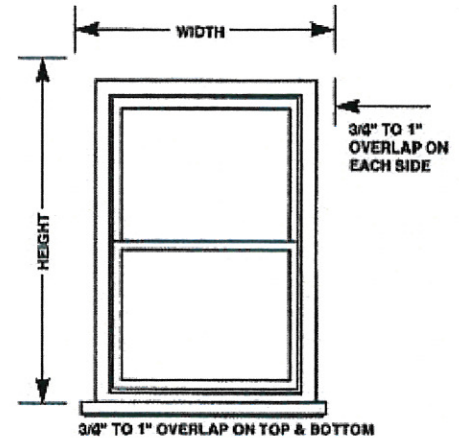

Easily create an ESTIMATE yourself

www.solarscreenskilleen.com

- Step 1 Multiply the quantity by \$80.00
- Step 2 Arched windows add \$20.00
- Step 3 Smaller windows subtract \$15.00
- Step 4 Larger windows add \$15.00

The Standard Window Size is (3' x 5') 35" x 60". This worksheet is based on this standard 3' x 5' – most installed size window on homes and is usually located on all 4 sides and the 2nd story. Larger windows can be found on the front and back sides and are mostly on the 1st floor. Smaller windows are usually located on the sides and around entry areas.